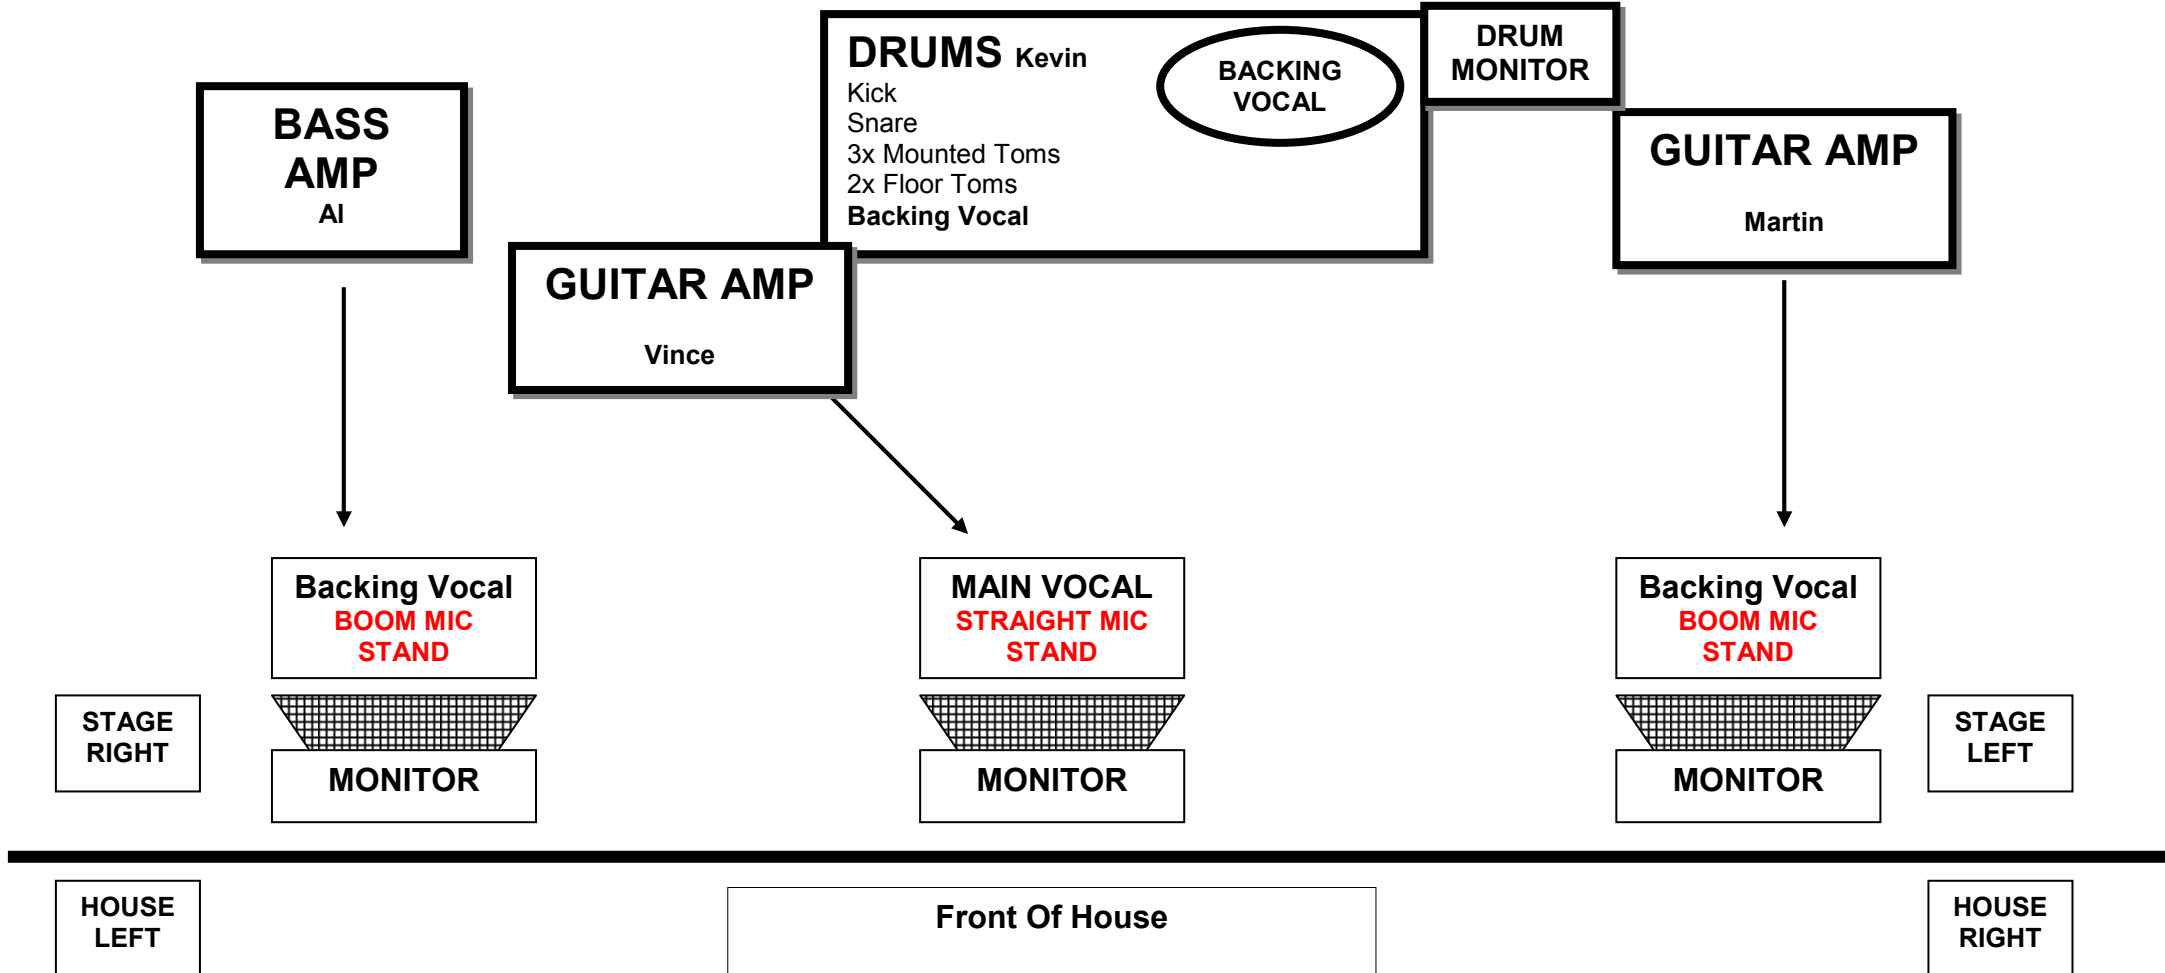

4 PIECE BAND
4 x VOCALS
2 x GUITAR AMPS
1 x BASS AMP
Kick / Snare / 5 Toms

THE WILDCARDS

Technical Contact: +44 (0)7736 731561

Performance Time:

STAGE PLAN